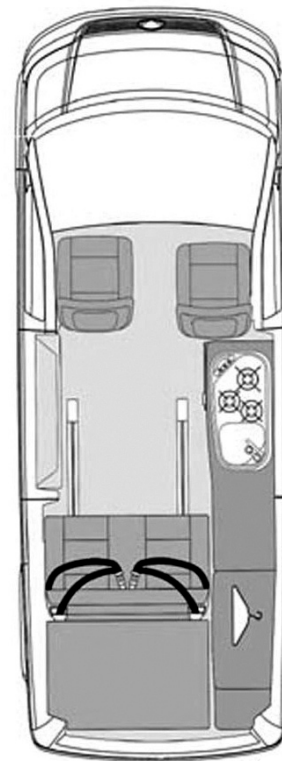

Weights

Tare	2,267kg 2WD / 2367kg 4Motion
GVM	3,000kg
Max payload (excl. options)	733kg 2WD / 633kg 4Motion
Max towable	2,500kg

Travelling