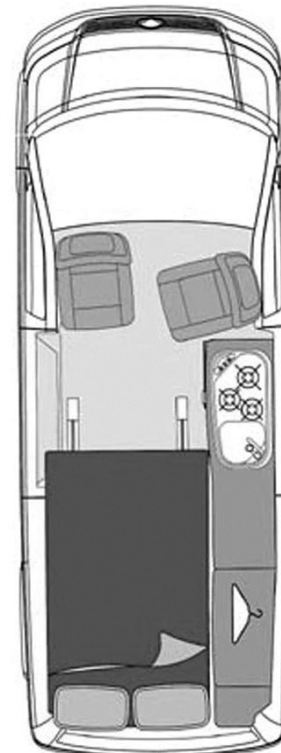

TRAKKADU

Engine

Type	Diesel with turbocharger and intercooler
Injection	Direct Injection
Displacement	2,460
Cylinders	5
Maximum power	128Kw @ 3,500rpm
Maximum torque	400Nm @ 2,000rpm

Transmission

Manual	6-speed
Automatic	6-speed (not available AWD 4Motion)
Drive	Front Wheel or All Wheel Drive 4Motion

Suspension, Steering & Brakes

Steering	Power assisted rack-and-pinion
Front	Independent torsion bar and stabiliser bar
Rear	Independent coil springs
Wheels	6.5J x 16 Steel
Tyres	215 x 65 R16 (235 x 70 R16 RIG ORP)
Front / Rear	ABS Ventilated disc brakes front and rear

External Dimensions

Length	5.29m
Width	1.904m
Height	2.050m (2.130m ORP)
Wheelbase	3.4m
Turning circle	13.2m
Ground clearance	180mm (240mm ORP)

Internal Dimensions

Width	1,692mm
Height	Over 2,000mm
Bed	1,950 x 1,248mm
Roof bed	1,800 x 1,120 mm (option)

Capacities

Certified travel seating	4
Fridge	85L
Fresh water tank	50L
Grey water tank	38L
Gas bottle	3.3kg
Fuel tank	80L
Battery charger	6Amp
Auxiliary battery	100Ah
Vehicle Battery	80Ah
Alternator	150Ah

Weights

Tare	2,267kg 2WD / 2367kg 4Motion
GVM	3,000kg
Max payload (excl. options)	733kg 2WD / 633kg 4Motion
Max towable	2,500kg

Camping

Prices as at 01/03/09 & includes GST

Prices exclude "On Road Costs"

Specifications & prices are subject to variation without notice

trakka@trakka.co.nz

Phone: 0800 TRAKKA (0800 872552)