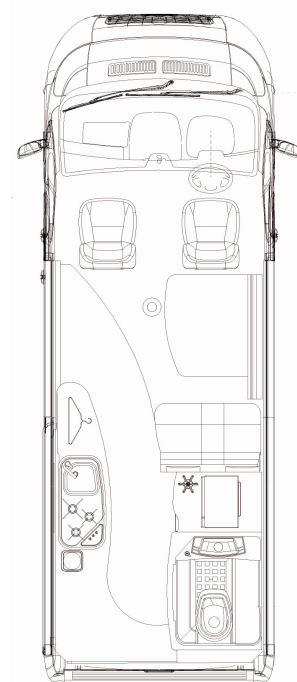

Weight

Tare	3,041kg
GVM	4,005kg
Max payload (excl. options)	964kg
Max towable	2,500kg

Travelling