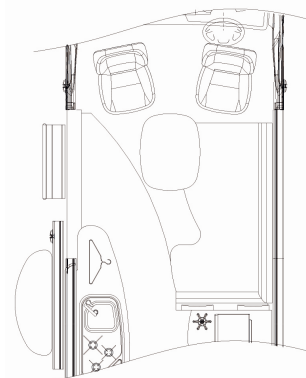

Camping

*Torino design registered
Prices as at 01/03/09 & includes GST

Prices exclude "On Road Costs"

Specifications & prices are subject to variation without notice