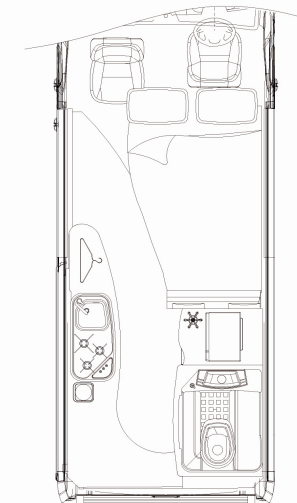

*Torino design registered
Prices as at 01/03/09 & includes GST

Prices exclude "On Road Costs"

Specifications & prices are subject to variation without notice