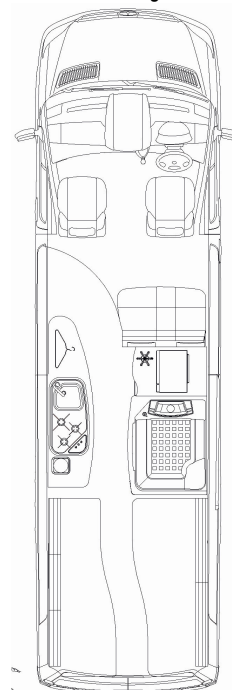

Weights

Tare	3,166kg
GVM	3,880kg
Max payload (excl. options)	714kg
Max towable	2,000kg

Prices as at 17/01/09 & includes
Specifications and prices are subject to variation without notice
**Jabiru Multifunction Bed System (design registered)

GST Prices exclude "On Road Costs"
*Jabiru Switch Mode Bathroom (patent pending)

Travelling